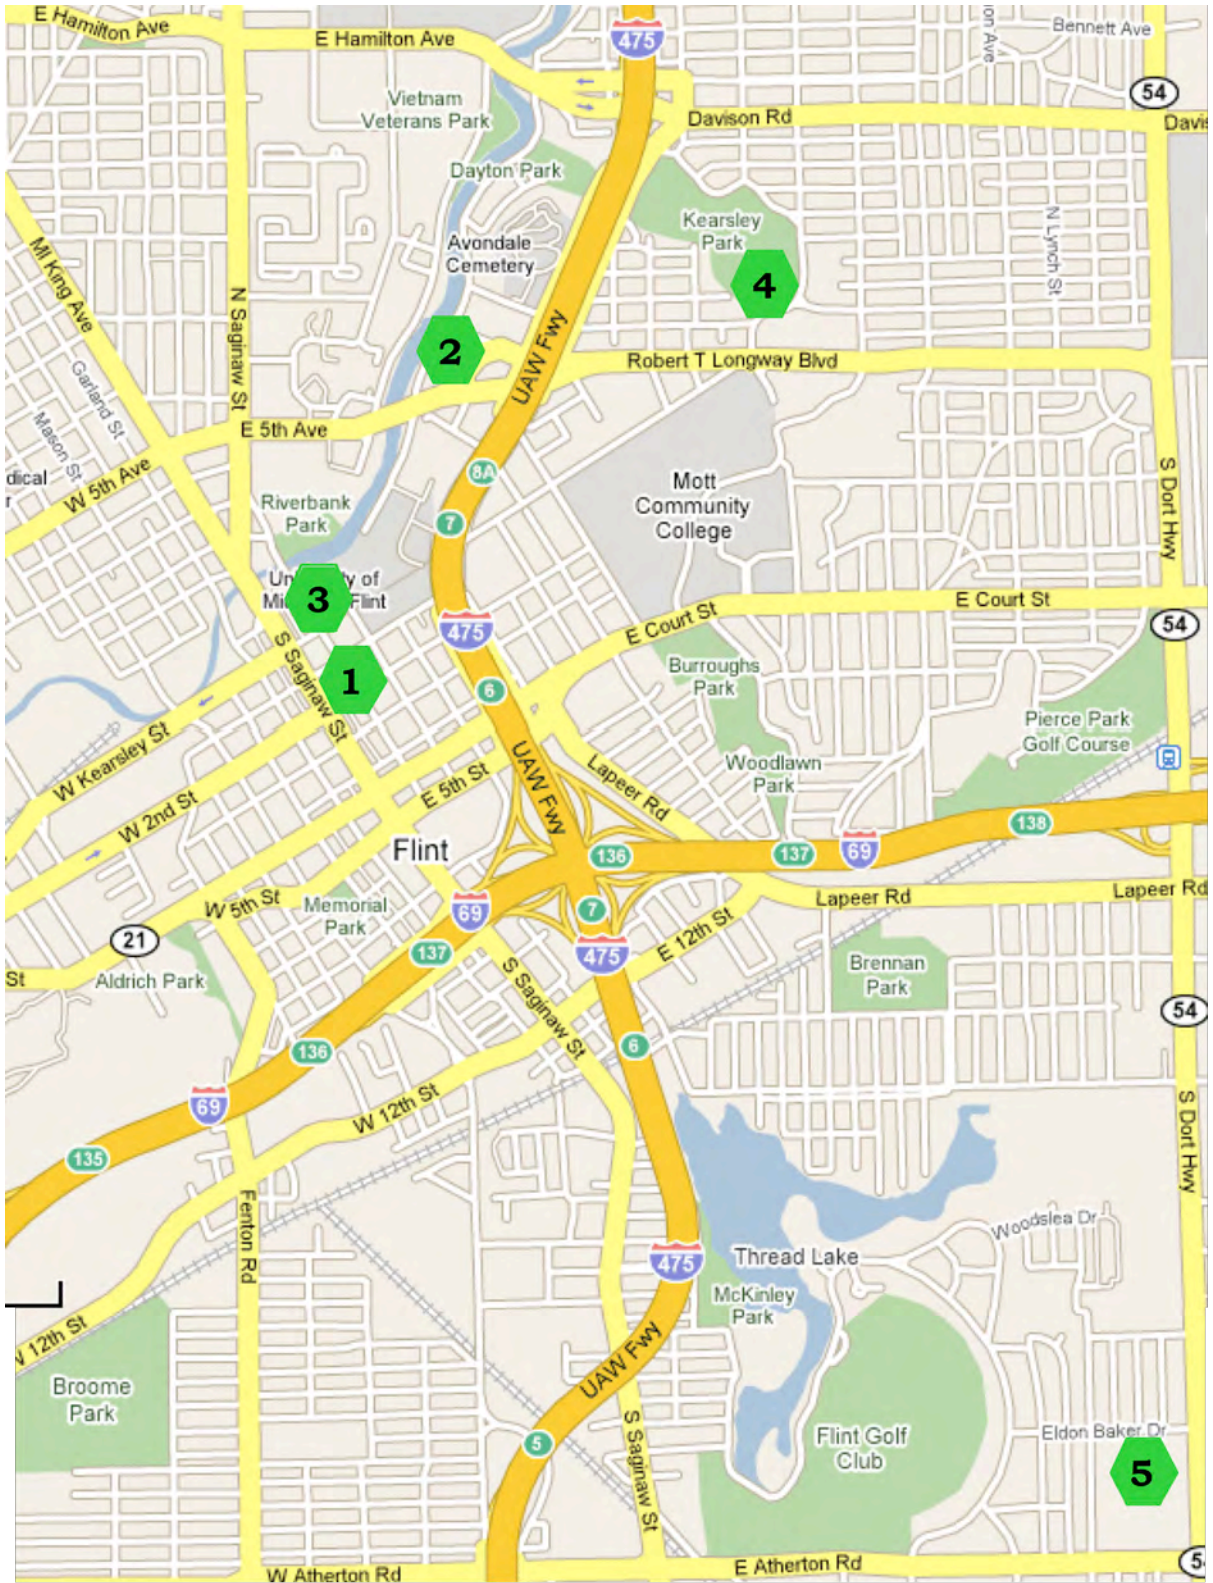

Smart Commute Map

Spin outside the Crim

Flint Farmers' Market, meet here for:

Get Geared Up

Trails & Treats

What's Up Downtown

Smart Commute Information Fair

Come see the Bike Rack Contest Designs

Smart Commute Day park & bike, walk, or ride—Kearsley Park

Smart Commute Day park & bike, walk or ride—Dort Highway Mall